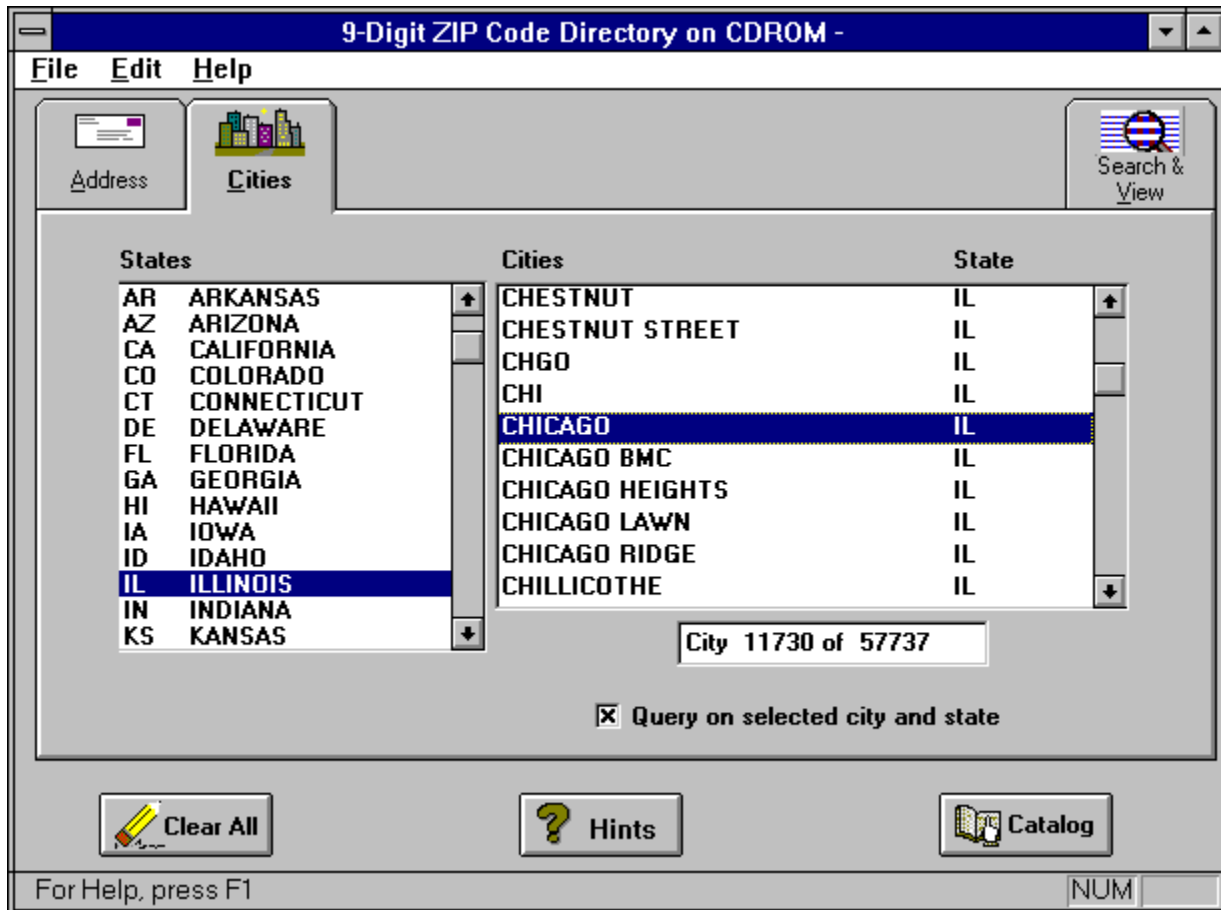

Searching by ZIP Code

- ❶ Click the Address Tab.
- ❷ In the ZIP Code Box, enter either a 5-Digit or a 9-Digit ZIP Code.
- ❸ Click the Search & View Tab to begin the search.

The Result

If you enter a valid 5-Digit ZIP Code, the corresponding city and state will be displayed. If you enter a valid 9-Digit ZIP Code, the corresponding street name, city and state will be displayed. If the 9-Digit ZIP Code is designated for a specific building or company name, that information will be displayed as well.

Using the Cities Tab

You can use the Cities Tab either to verify the spelling of a city or to select Query criteria. Check the Query on selected city and state checkbox to use the selected city/state in the next query.

To select a city on the Cities Tab do the following:

- 1 Click the Cities Tab.
- 2 Use either the mouse or the [UP ARROW]/[DOWN ARROW] keys on your keyboard to highlight a state.
- 3 Click on the list of cities.
- 4 Enter the first letter only of the city you wish to find. If the city does not appear in the window, use the [DOWN ARROW] key to scroll to the desired city.
- 5 Click the Search and View Tab and verify the Query on selected city and state checkbox is checked to begin the search.